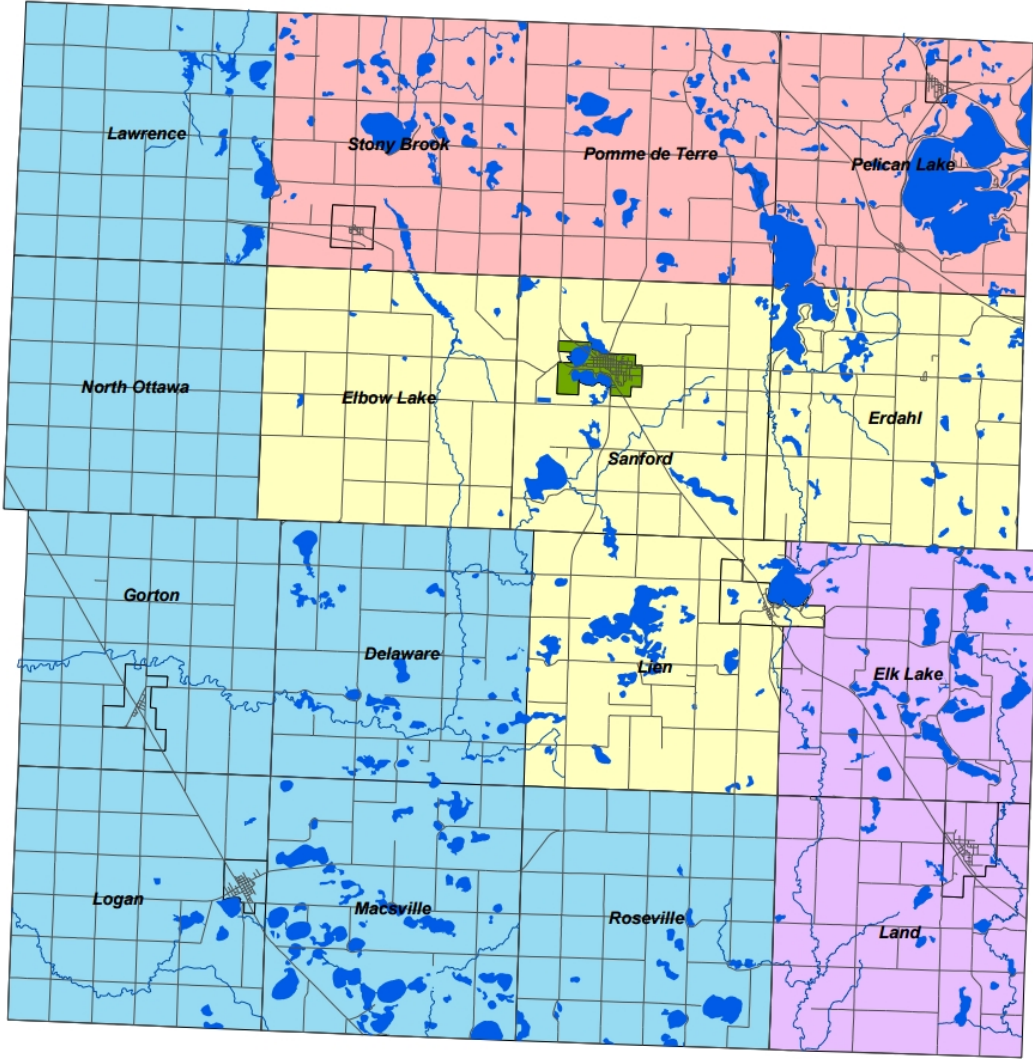

# Grant County Commissioner Districts

District 1 - Todd Schneeberger

District 2 - Peter Hoff

District 3 - Keith Swanson

District 4 - Bill LaValley

District 5 - Vernell Wagner