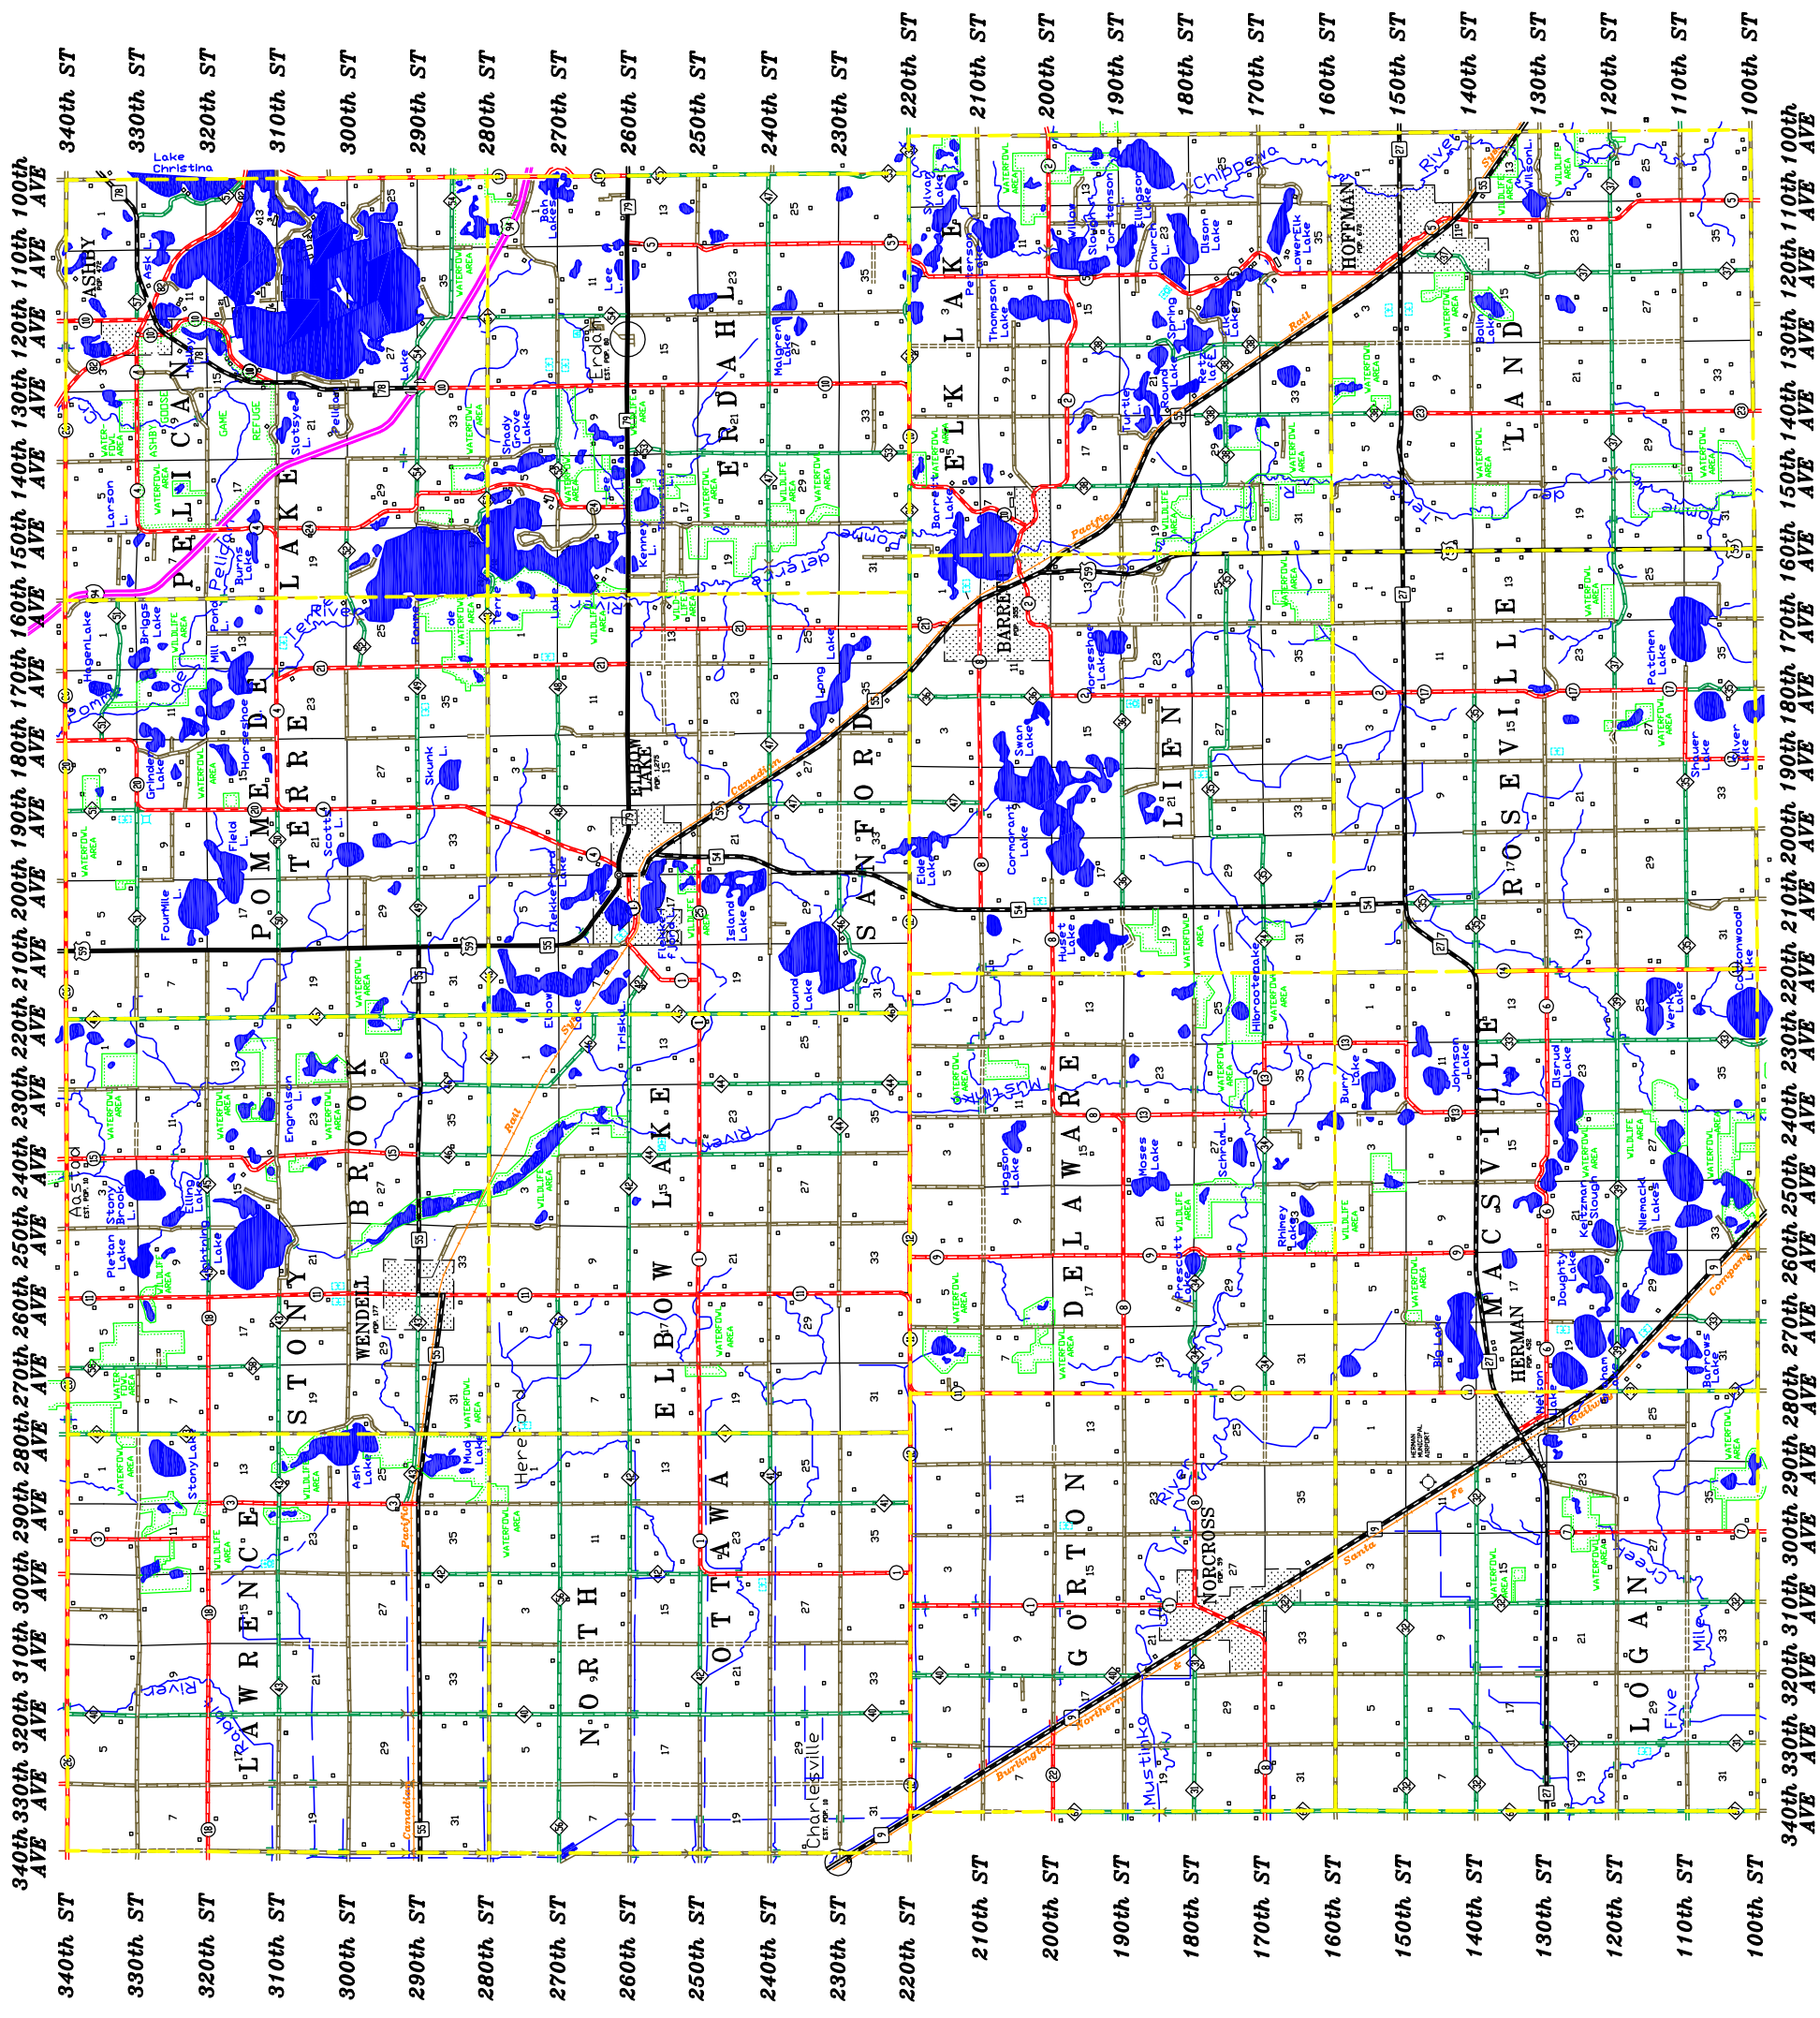

GRANT COUNTY HIGHWAY MAP OF STREETS AND AVENUES

340th 330th 320th 310th 300th 290th 280th 270th 260th 250th 240th 230th 220th 210th 200th 190th 180th 170th 160th 150th 140th 130th 120th 110th 100th